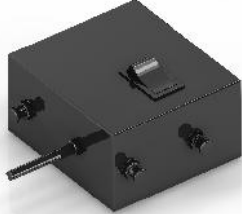

STEM SOLAR POWER

Product code: **STEM30**

x2

x10

x2

x2

x7

x2

x14

x2

x2

x14

x2

x1

x1

x1

x1

x2

x1

x1

x1

x1

x1